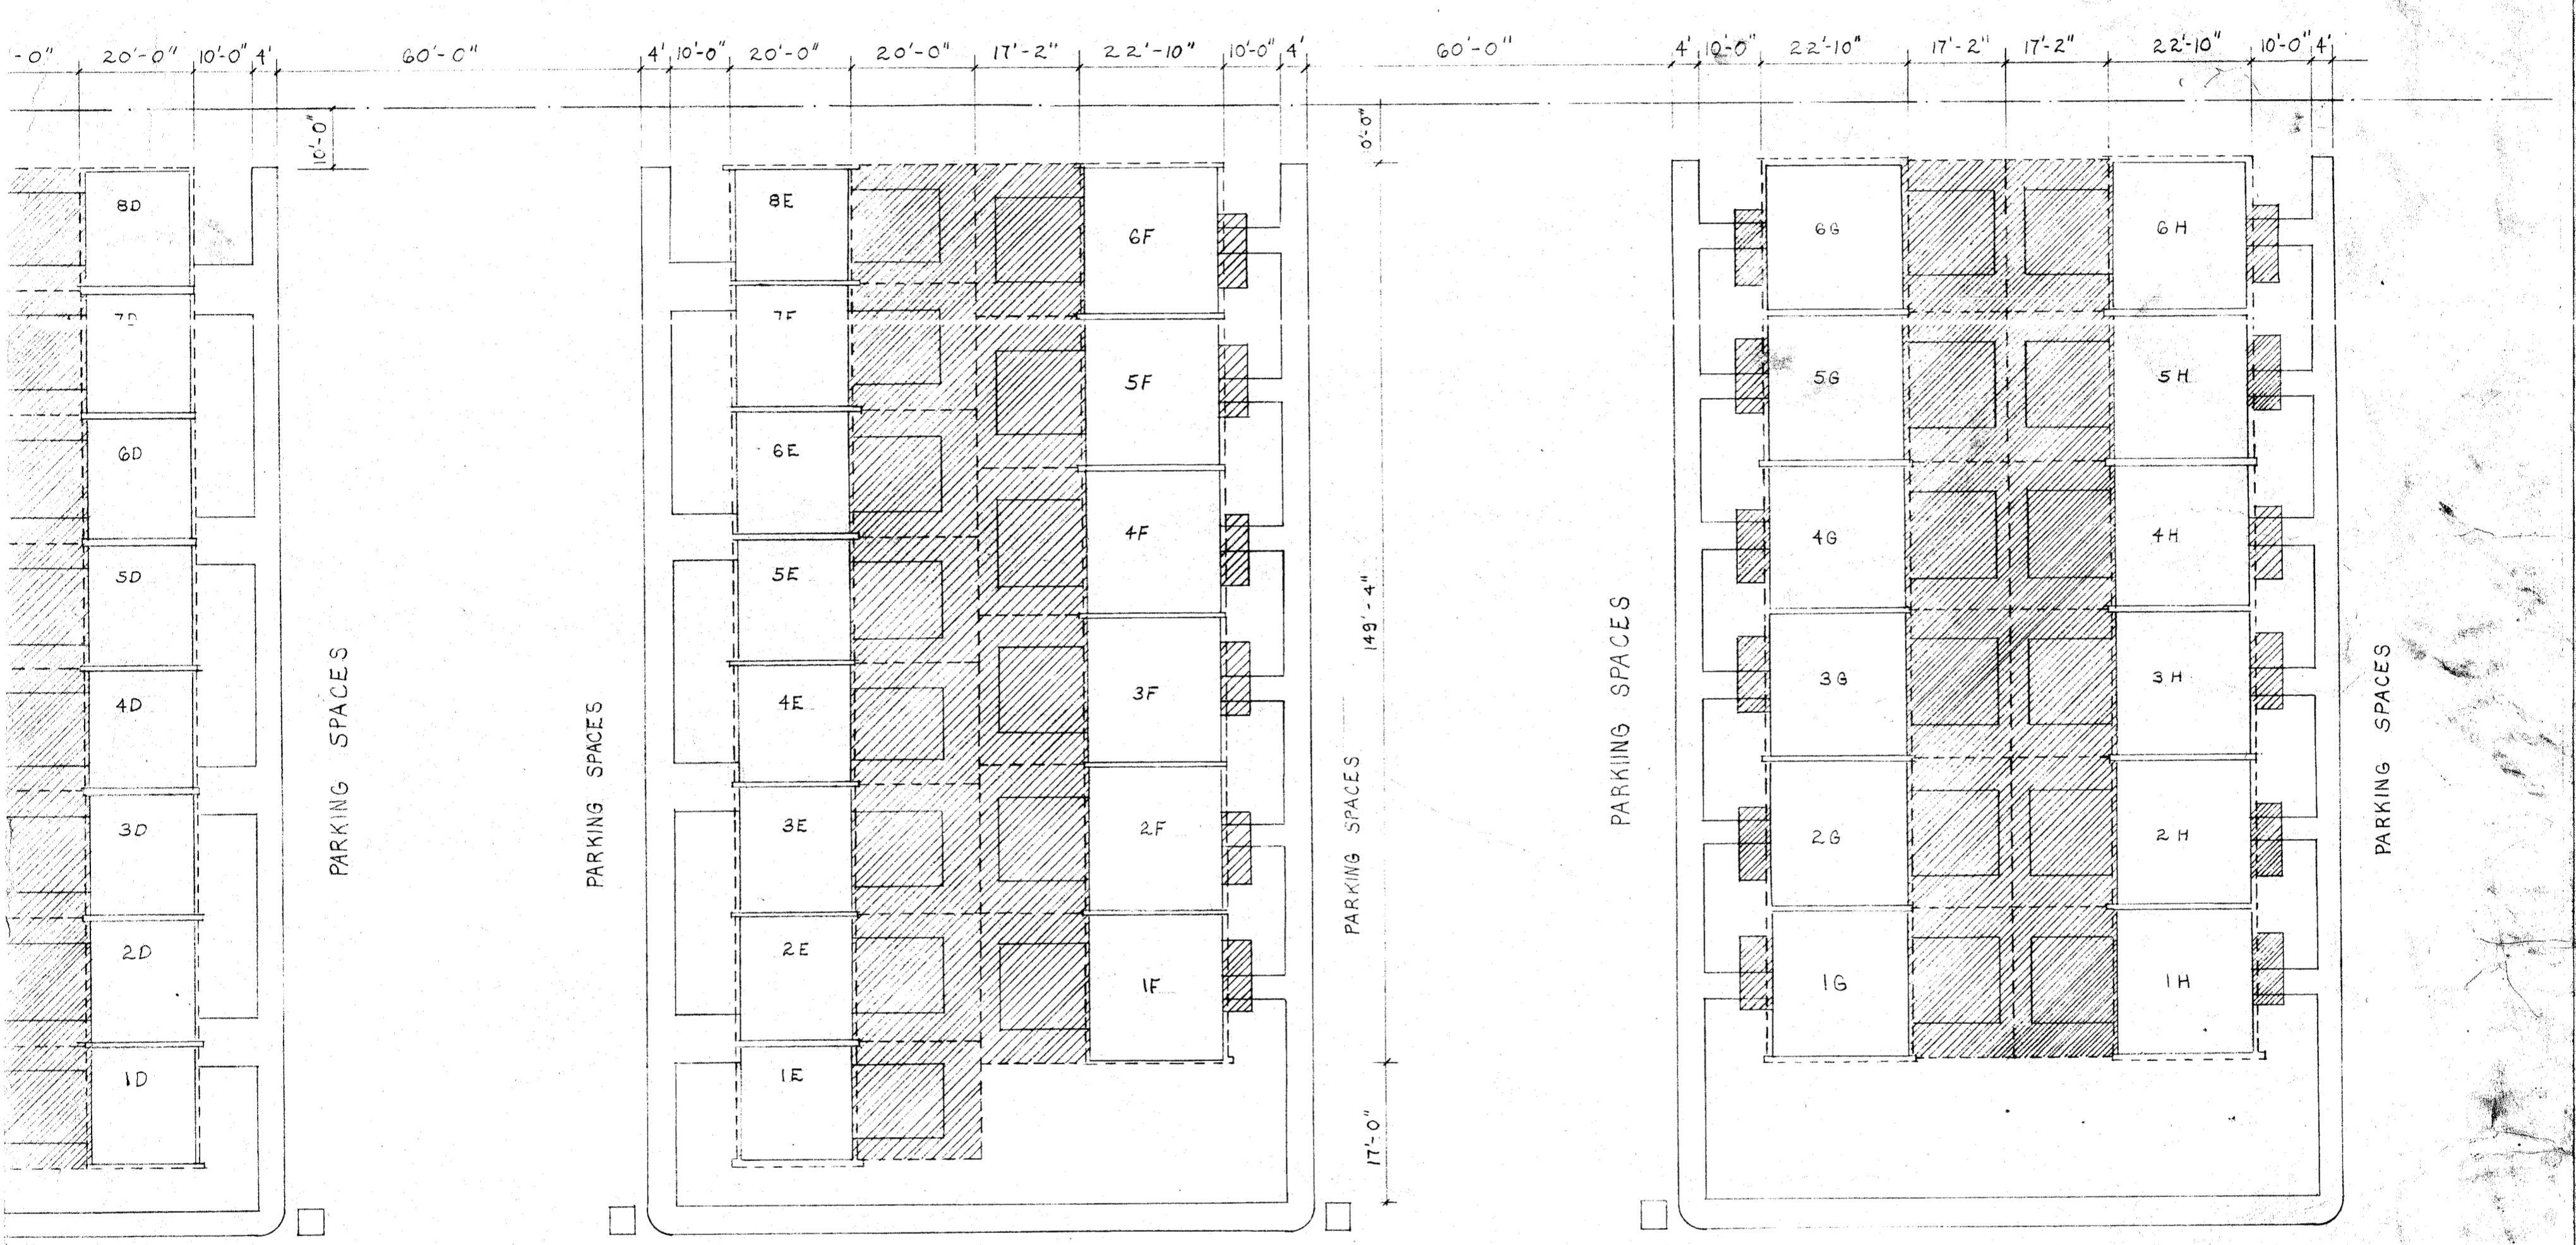

microfilm

LE

LEGEND:

- INDICATES BOUNDARY OF UNIT
- - - INDICATES COMMON ELEMENTS
- ▨ INDICATES LIMITED COMMON ELEMENTS

1452
 JUL 15 11 29 AM '11
 GREENWICH CO. S.C.
 OLLIE PANSWORTH
 R.M.C.

46-175

1452
JUL 15 1971